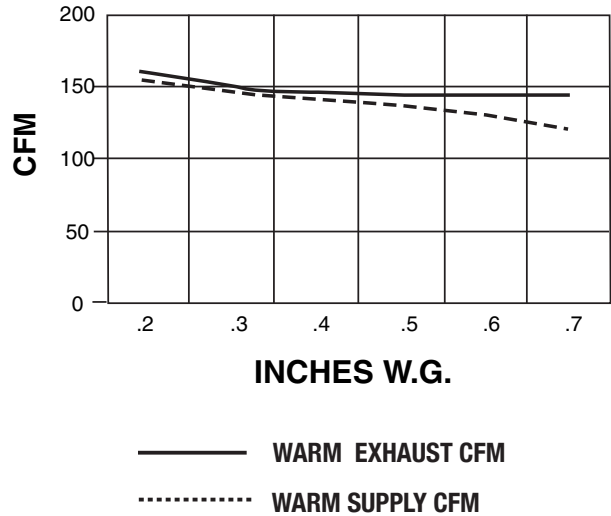

**SV35**

**AIRCHANGER**

**MODEL: SV35**

**Electrical: 120 V - 1.0 Amp**

VENTILATION PERFORMANCE				
TOTAL EXT. STATIC	WARM EXHAUST		WARM SUPPLY	
	L/S	CFM	L/S	CFM
in. W.G.	L/S	CFM	L/S	CFM
0.2	75	160	74	158
0.3	71	150	68	144
0.4	68	144	66	141
0.5	67	143	61	130
0.6	67	143	57	122
0.7	66	141	53	112

**Note: All collar connections are 5"**  
**Indoor connections on top, Outdoor connections on the back**

**SUMMERAIRE MFG., PETERBOROUGH, ONTARIO K9J 7B1**