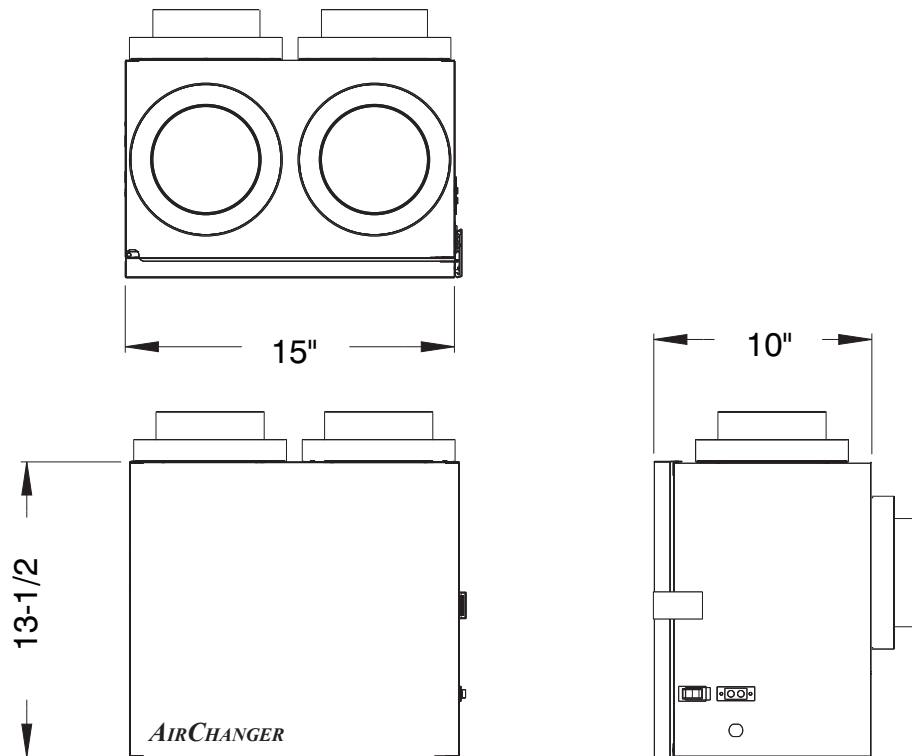

**SV35**

**AIRCHANGER**

**MODEL: SV35**

**Electrical: 120 V - 1.0 Amp**

VENTILATION PERFORMANCE				
TOTAL EXT. STATIC	WARM EXHAUST		WARM SUPPLY	
	L/S	CFM	L/S	CFM
in. W.G.	L/S	CFM	L/S	CFM
0.2	75	160	74	158
0.3	71	150	68	144
0.4	68	144	66	141
0.5	67	143	61	130
0.6	67	143	57	122
0.7	66	141	53	112

**Note: All collar connections are 5"**  
**Indoor connections on top, Outdoor connections on the back**

**SUMMERAIRE MFG., PETERBOROUGH, ONTARIO K9J 7B1**